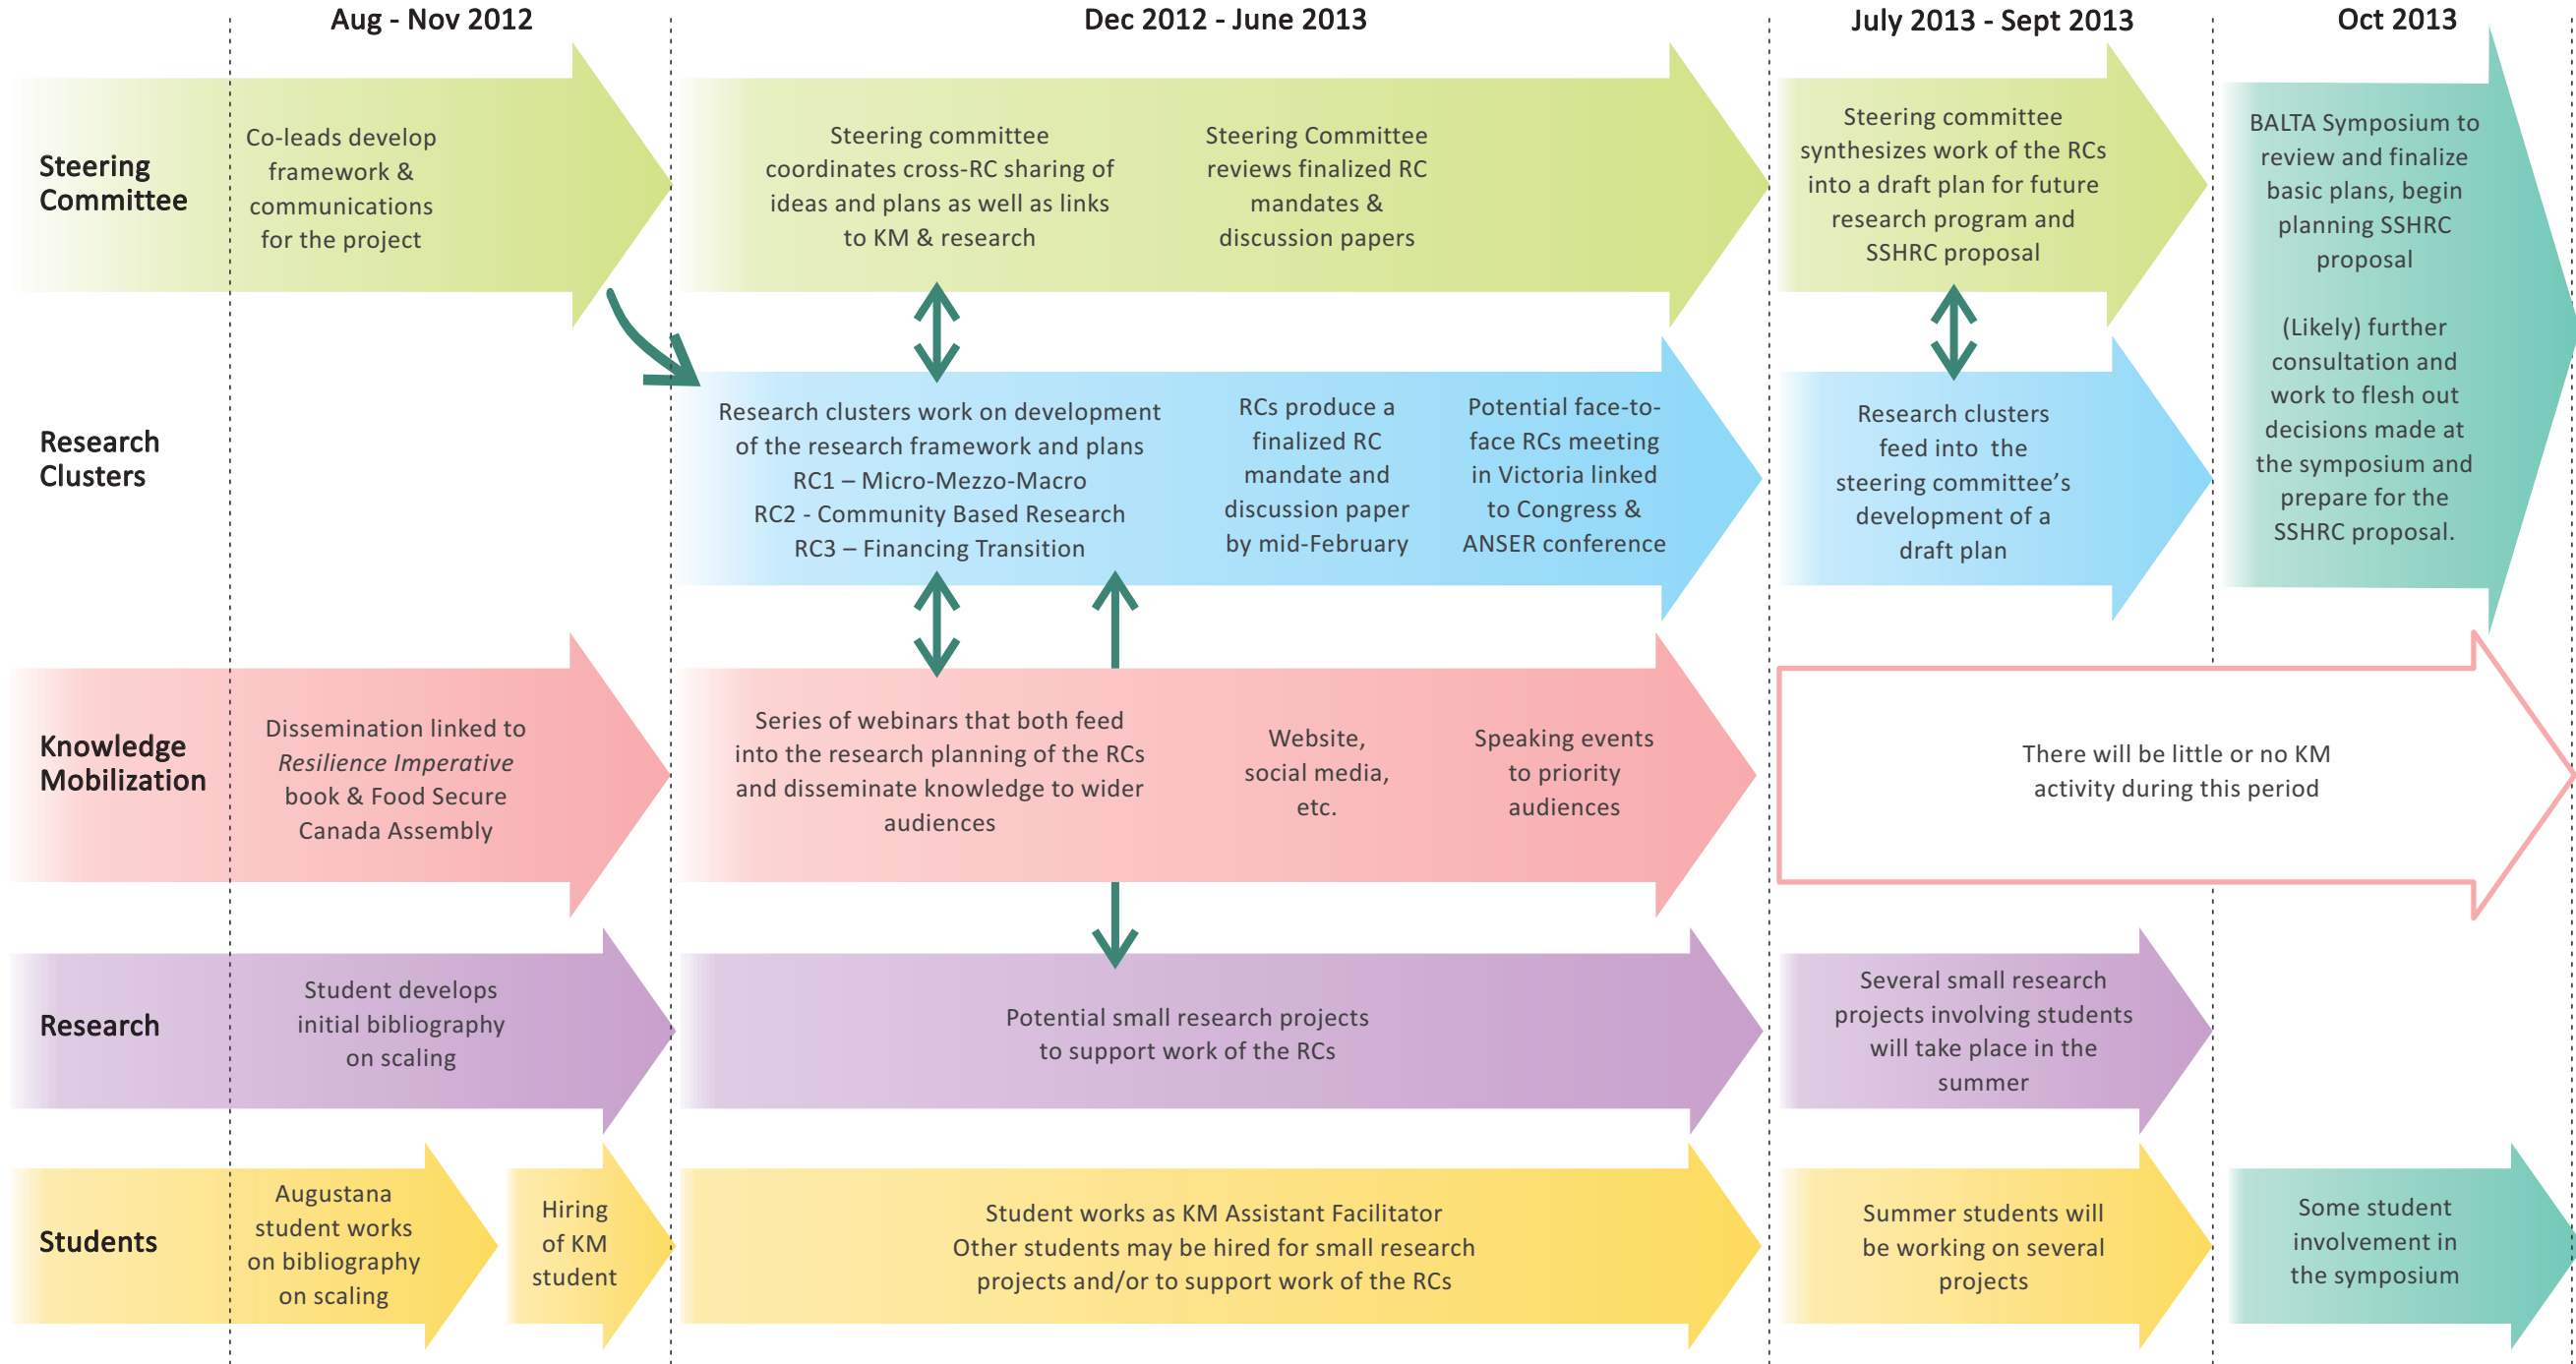

Scaling Innovation for Sustainability (SIS) Project

Project Work Flowchart: November 2012 - October 2013

Scaling Innovation for Sustainability (SIS) Project

Project Work Flowchart: November 2013 - Spring 2015